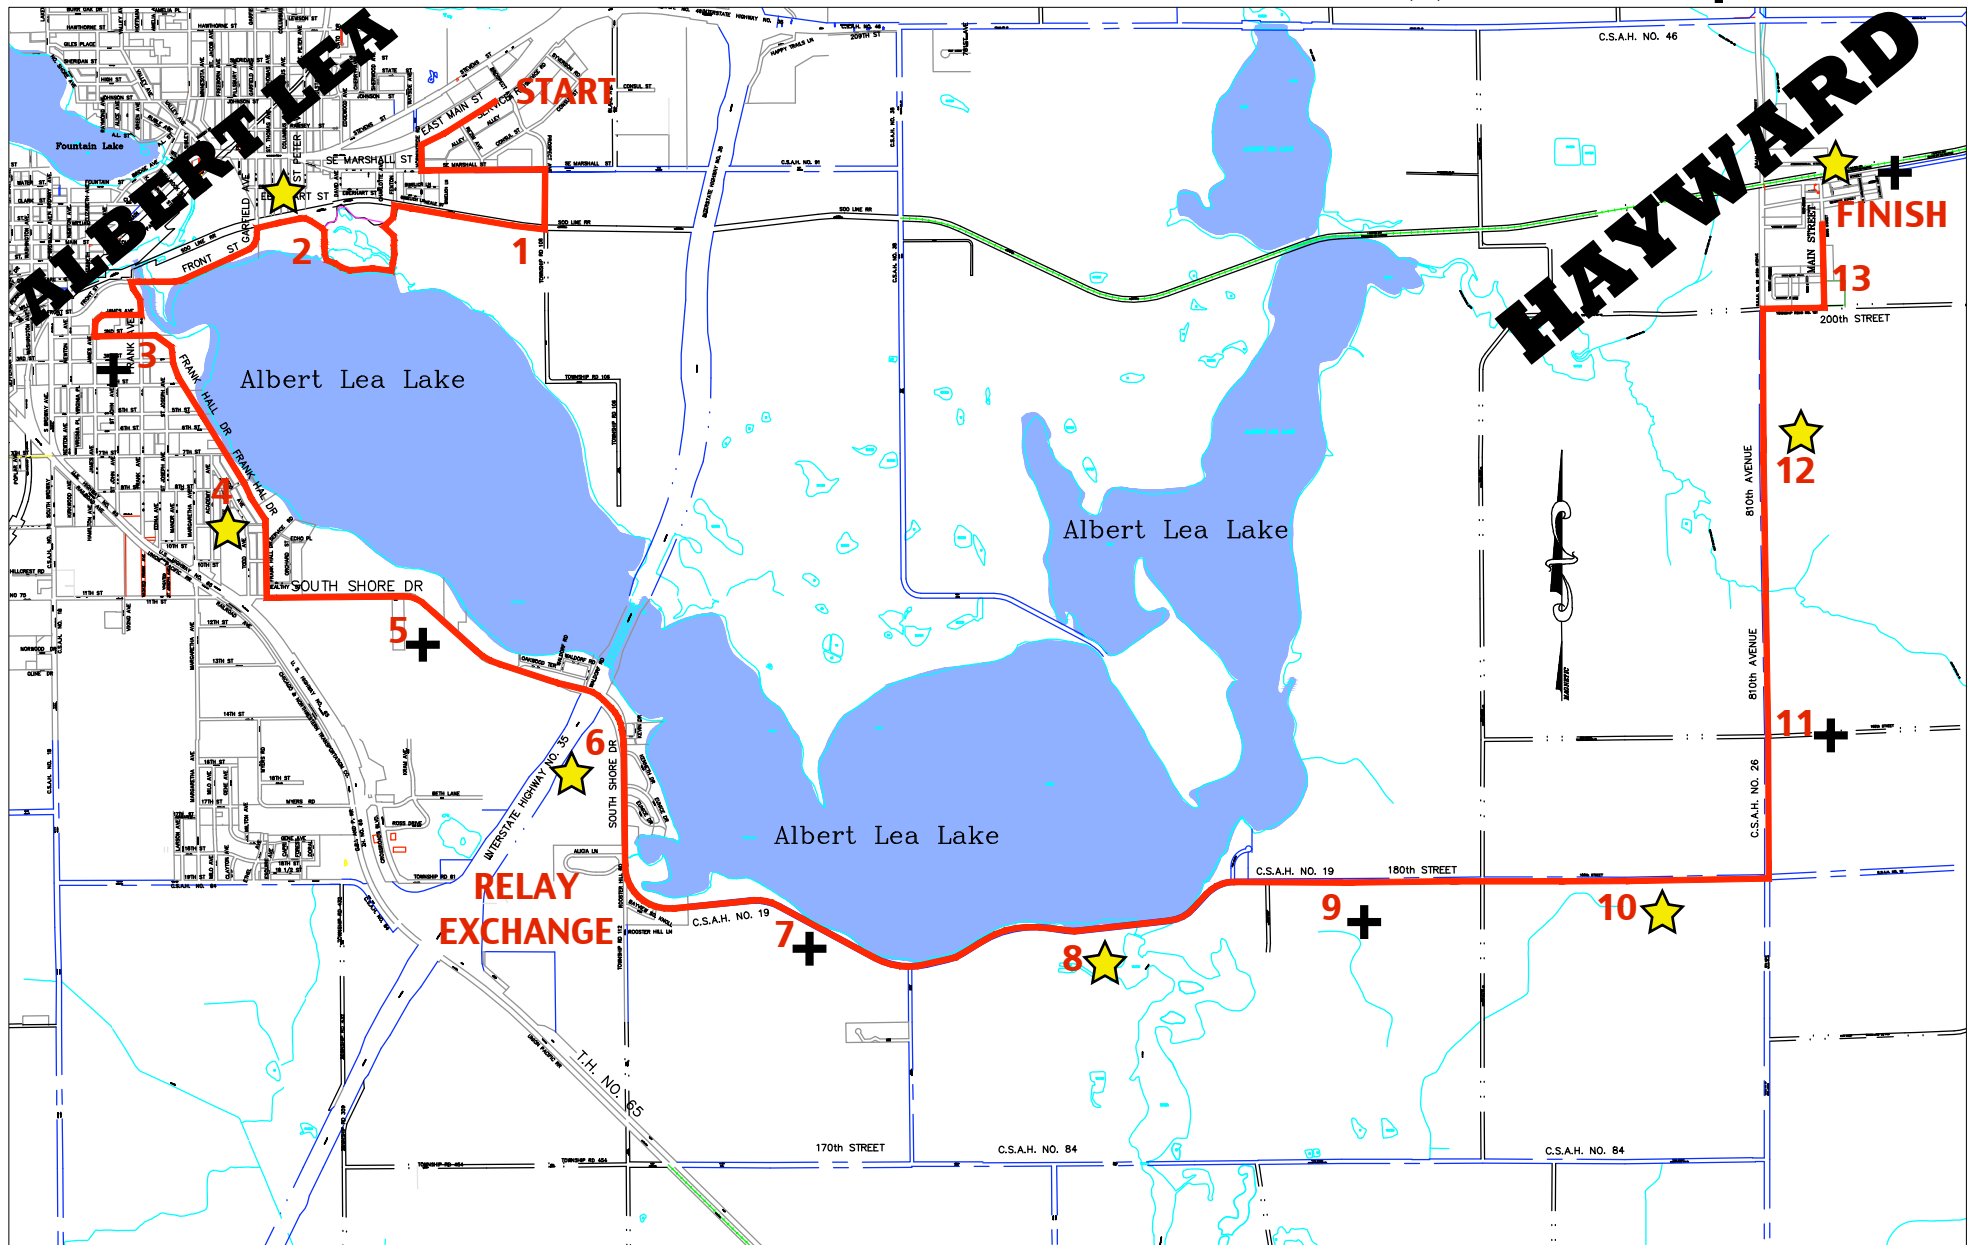

# 2010 April Sorensen Memorial Half Marathon & Relay Map

1 = Mile Marker    ★ = Water Station    + = Aid Station

MILE 1 - Prospect Ave / Blazing Star Trail

MILE 2 - Blazing Star Trail

MILE 3 - Frank Ave / James Ave

MILE 4 - Frank Hall Dr / E 8th St

MILE 5 - South Shore Dr (near 1410 mailbox)

MILE 6 - South Shore Dr / Kenneth Dr

RELAY EXCHANGE - South Shore Dr / Rooster Hill Rd 770th Ave

MILE 7 - 77665 South Shore Dr (west of boat landing)

MILE 8 - 78505 / 78513 South Shore Dr

MILE 9 - west of 79494 South Shore Dr

MILE 10 - 80451 South Shore Dr

MILE 11 - County Rd 26 / 185 St

MILE 12 - 19359 County Rd 26

MILE 13 - Main St in Hayward, MN